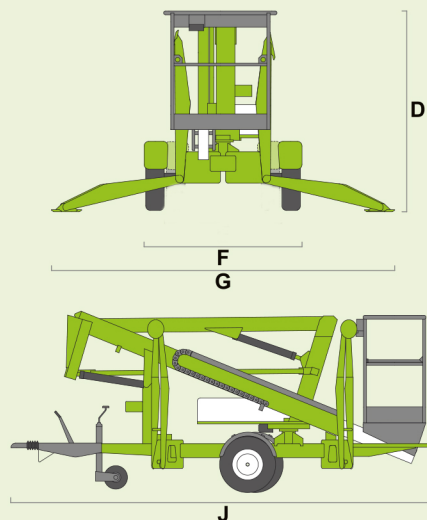

niftylift

120T

(A) 12.2m
40ft

(B) 10.2m
33ft 6in

(C) 6.1m
20ft

200kg
440lbs

1.1m x 0.65m
3ft 7in x 2ft 2in

(D) 1.9m
6ft 3in

(F) 1.5m
4ft 11in

(G) 3.55m
11ft 8in

(J) 4.5m
14ft 9in

1400kg
3100lbs

niftylift

Chalkdell Drive, Shenley Wood,
Milton Keynes, MK5 6GF
England, United Kingdom
+44 (0)1908 223456
sales@niftylift.com
www.niftylift.com