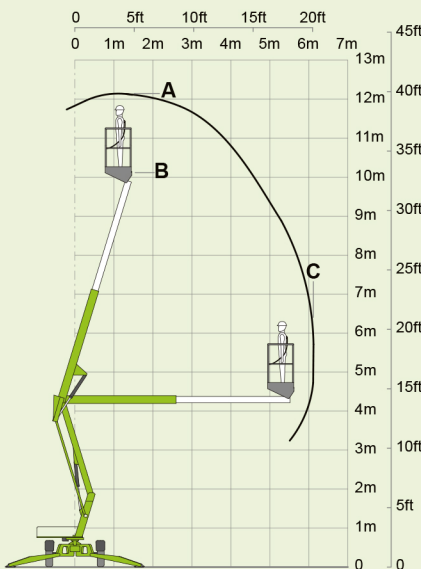

niftylift

120T

(A) 12.2m
40ft

(B) 10.2m
33ft 6in

(C) 6.1m
20ft

200kg
440lbs

1.1m x 0.65m
3ft 7in x 2ft 2in

(D) 1.9m
6ft 3in

(F) 1.5m
4ft 11in

(G) 3.55m
11ft 8in

(J) 4.5m
14ft 9in

1400kg
3100lbs

niftylift

Chalkdell Drive, Shenley Wood,
Milton Keynes, MK5 6GF
England, United Kingdom
+44 (0)1908 223456
sales@niftylift.com
www.niftylift.com